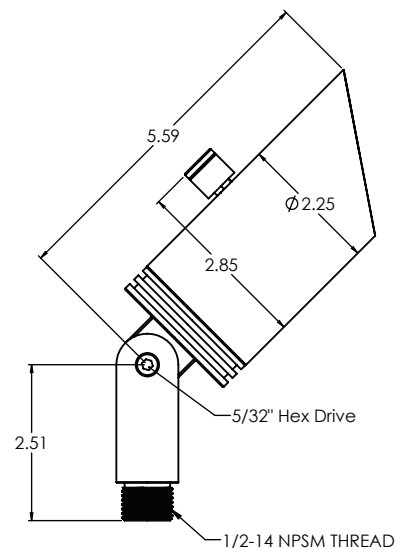

FEATURES & BENEFITS

- **100% Reliability:** Stable, error-free communication for flawless operation
- **Extreme Range:** Extended connectivity for large outdoor spaces, up to 900ft line-of-sight
- **No Mesh Constraints:** Simplified, efficient control without complex mesh
- **Vibrant RGBW Color Mixing:** Full-spectrum, customizable lighting
- **Durable Omega Black Finish:** Corrosion and scratch-resistant
- **Scalable System:** Control unlimited devices seamlessly
- Use RGBW5.0 app to change fixture settings
  - Turn on and off
  - Set and change colors
  - Set and control dimming
  - Control devices independently or as a group
  - Program custom scenes to run with one tap
- Android and iOS compatible

SPECIFICATIONS

- **Wattage:** RGB:7W | W:10W, **MAX 12VA**
- **Beam Spread:** 40°
- **Construction:** CNC-machined 6061 Aluminum
- **Finish:** Omega Black, corrosion-resistant
- **Lead Wire:** 18 AWG, 36-inch
- **Mounting:** 8" LV130 ground stake
- **Light Source:** Integrated RGBW LED
- **Voltage:** 10-16V AC/DC
- **Control Protocol:** RGBW5.0 app via Bluetooth
- **Color Outputs:** Red, Green, Blue, White (3000K or 2700K)

WARRANTY

10 Year Warranty on Housing
3 Year Limited Warranty On Electronics

CERTIFICATIONS

Get the RGBW5.0 app

For additional information or assistance go to <https://RGBW50.COM>